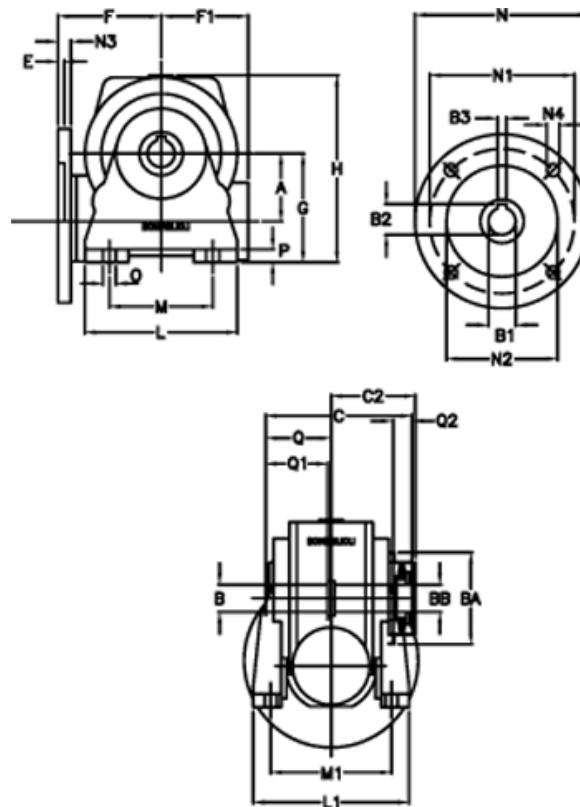

Data Sheet

Article number: 390204401012236

Description: Worm Gear with Torque Limiter
VF 44-L2-N-10-P63B5

Measures

a = 44.60	C2 = 48	L1 = 98	O = 8.5
B = 18	Description = VF 44N-xx-63B5	m = 52	P = 10
B1 E7 = 11	E = 2.0	M1 = 81.0	Q = 32.0
B2 = 12.8	F = 65	N = 140	Q1 = 32
B3 H9 = 4	F1 = 54	N1 = 115	Q2 = 12
BA = 40	g = 72	N2 = 95	
BB H7 = 11	H = 124.5	N3 = 10.5	
C = 79	L = 90	N4 = 9,5	